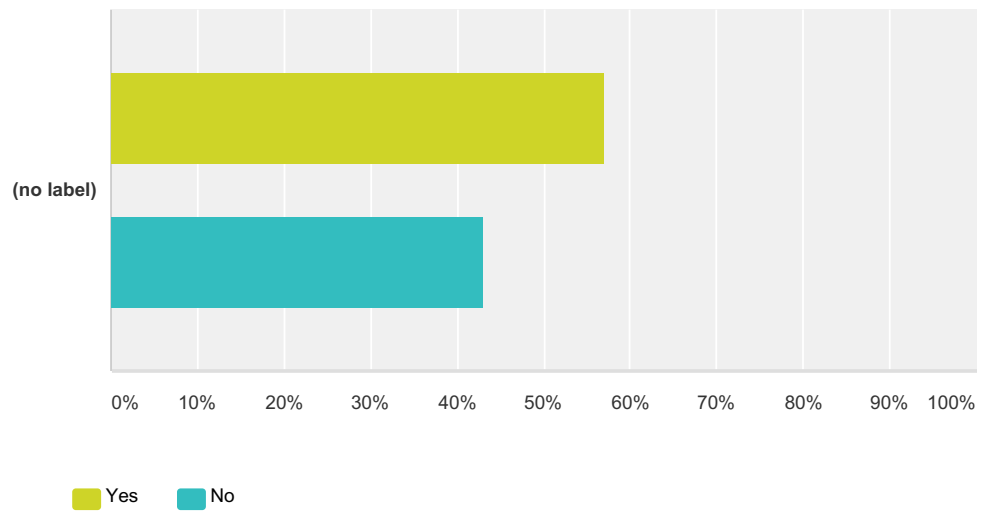

### Q46 Are you aware of the monthly markets at the Centre

Answered: 392 Skipped: 117

	Yes	No	Total	Weighted Average
(no label)	93.11% 365	6.89% 27	392	1.07

### Q47 Would you like to join related mailing lists or WhatsApp groups to be kept informed of events at the Centre?

Answered: 381 Skipped: 128

	Yes	No	Total	Weighted Average
(no label)	56.96% 217	43.04% 164	381	1.43