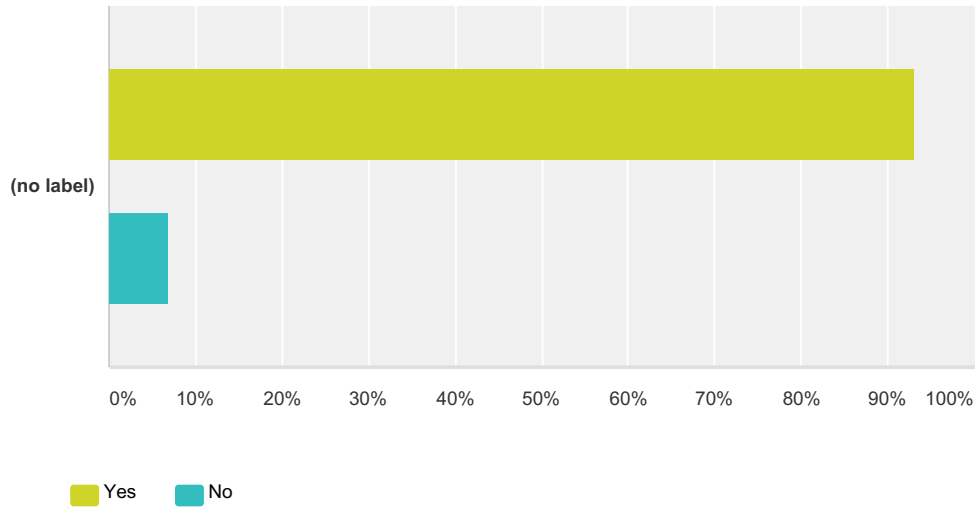

### Q45 Do you support the Eastlake Shopping Centre?

Answered: 394 Skipped: 115

	Yes, regularly	Sometimes	No	Total
Do you shop at the Centre?	38.83% 153	52.03% 205	9.14% 36	394
Do you attend some of the events that take place there?	15.71% 60	51.05% 195	33.25% 127	382

### Q46 Are you aware of the monthly markets at the Centre

Answered: 392 Skipped: 117

	Yes	No	Total	Weighted Average
(no label)	93.11% 365	6.89% 27	392	1.07