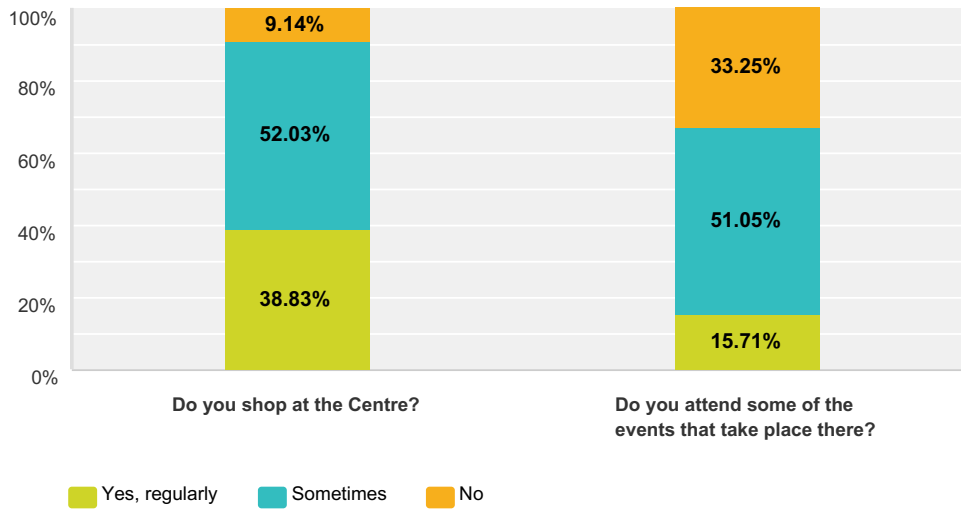

### Q45 Do you support the Eastlake Shopping Centre?

Answered: 394 Skipped: 115

	Yes, regularly	Sometimes	No	Total
Do you shop at the Centre?	38.83% 153	52.03% 205	9.14% 36	394
Do you attend some of the events that take place there?	15.71% 60	51.05% 195	33.25% 127	382

### Q46 Are you aware of the monthly markets at the Centre

Answered: 392 Skipped: 117

	Yes	No	Total	Weighted Average
(no label)	93.11% 365	6.89% 27	392	1.07